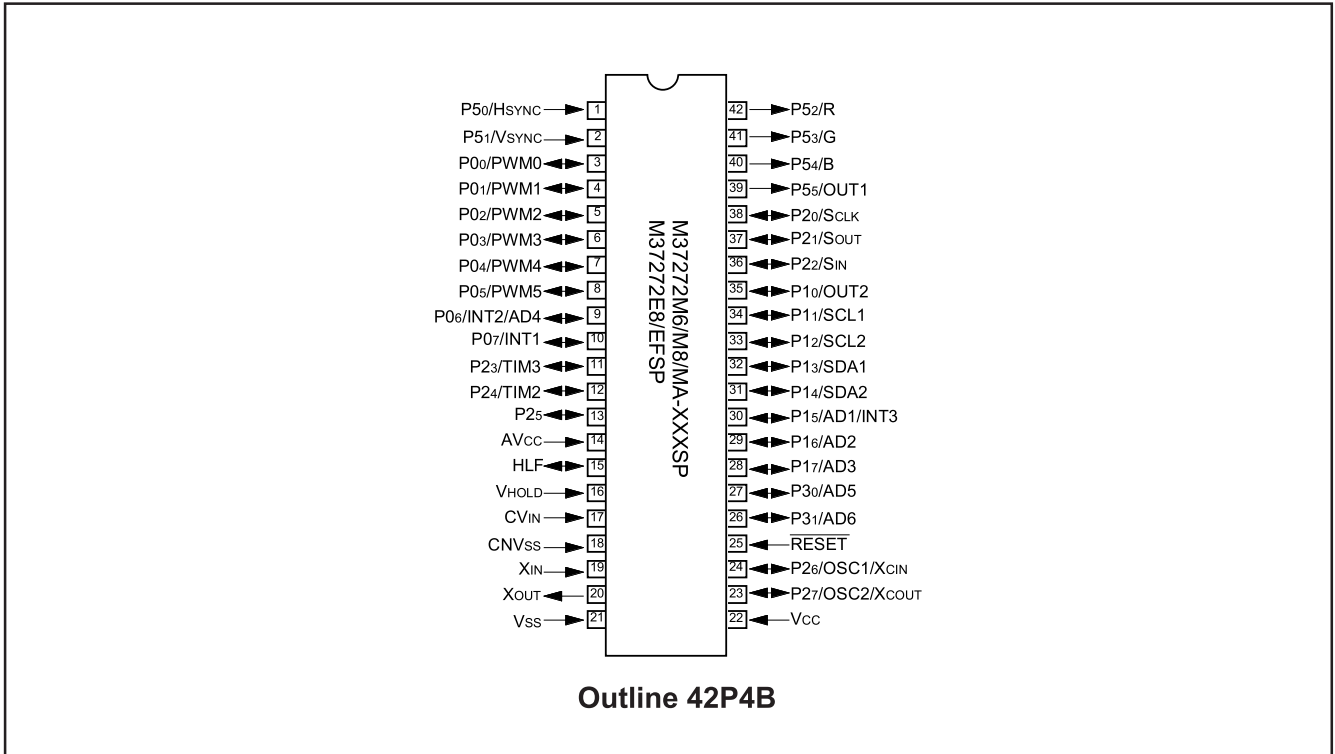

M37272M6/M8-XXXSP/FP, M37272MA-XXXSP M37272E8SP/FP, M37272EFSP

SINGLE-CHIP 8-BIT CMOS MICROCOMPUTER with CLOSED CAPTION DECODER
and ON-SCREEN DISPLAY CONTROLLER

4. PIN CONFIGURATION

Fig. 4.1 Pin Configuration (1) (Top View)

Fig. 4.2 Pin Configuration (2) (Top View)

M37272M6/M8-XXXSP/FP, M37272MA-XXXSP
M37272E8SP/FP, M37272EFSP

SINGLE-CHIP 8-BIT CMOS MICROCOMPUTER with CLOSED CAPTION DECODER
 and ON-SCREEN DISPLAY CONTROLLER

5. FUNCTIONAL BLOCK DIAGRAM

Fig. 5.1 Functional Block Diagram of M37272