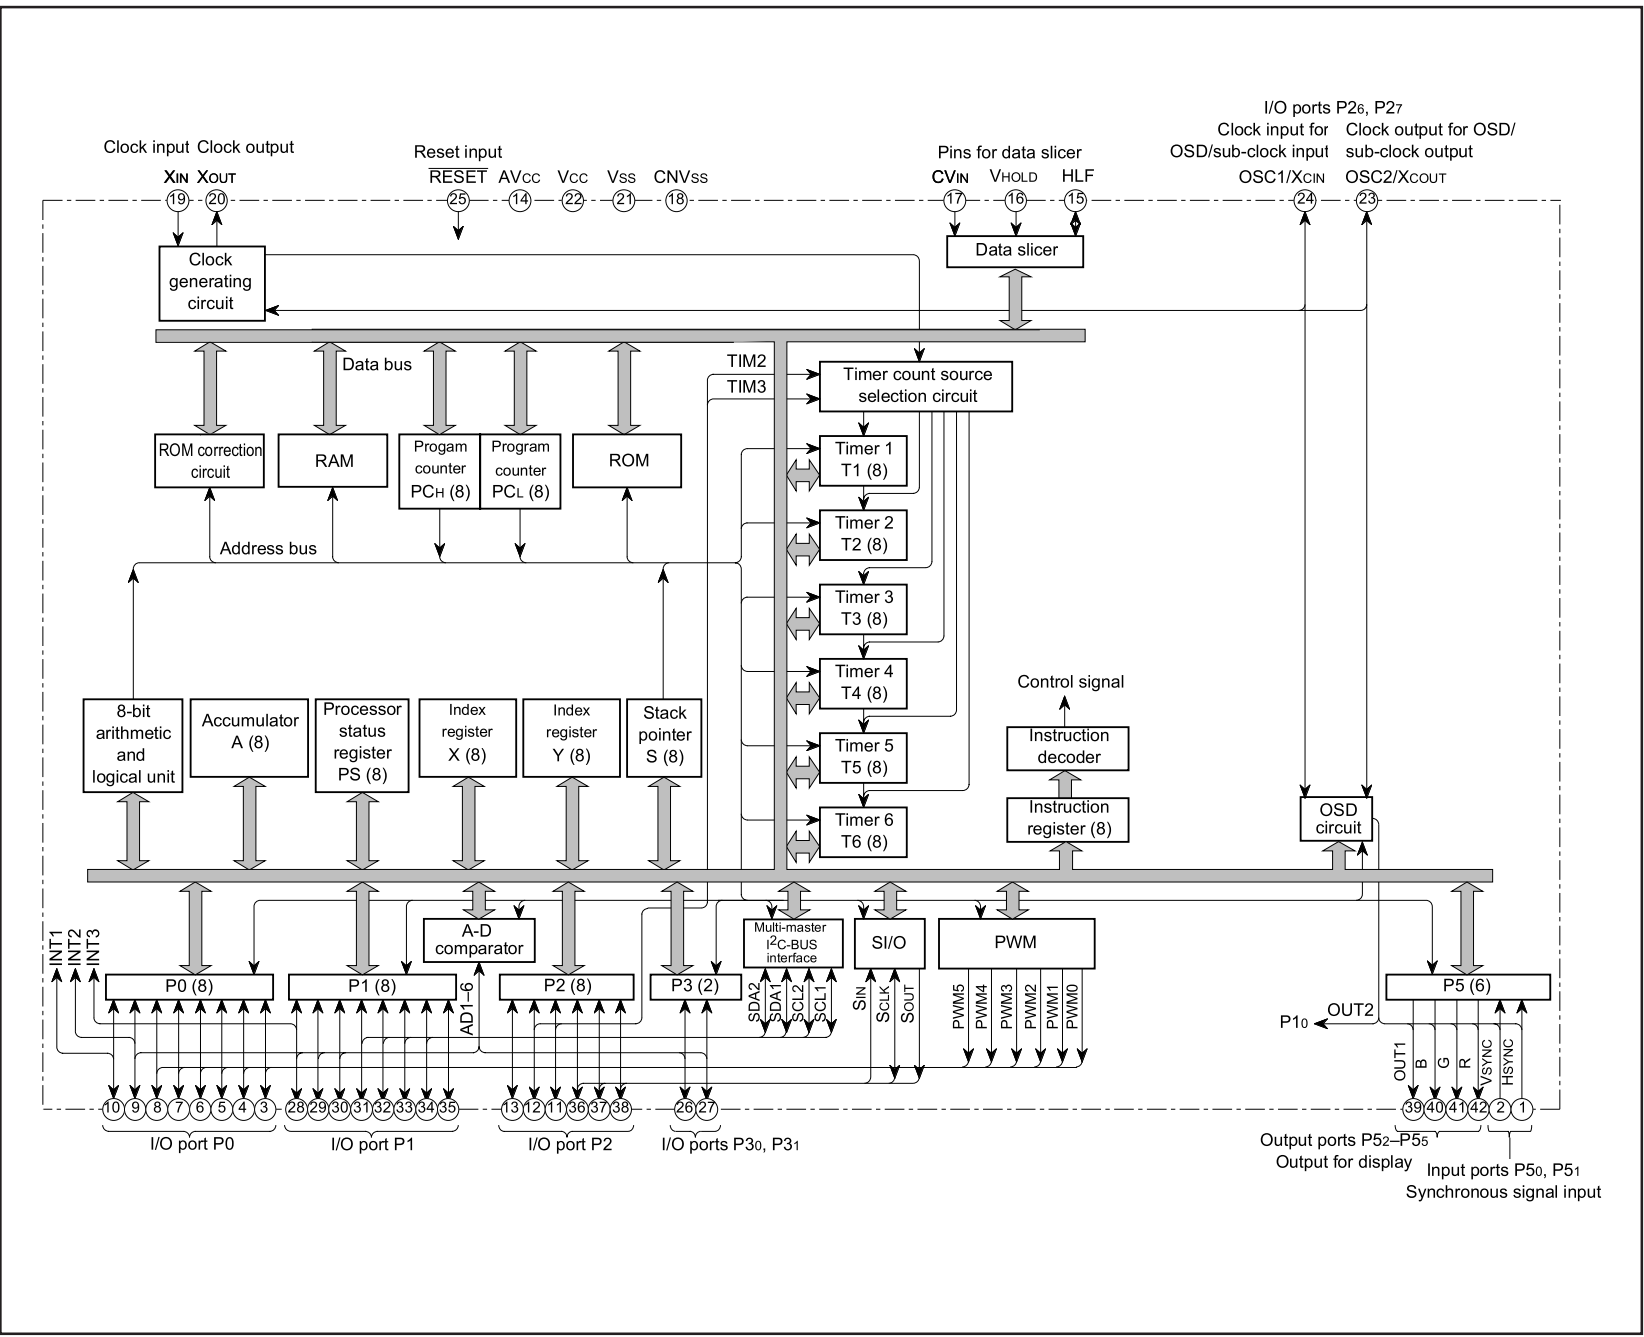

M37272M6/M8-XXXSP/FP, M37272MA-XXXSP M37272E8SP/FP, M37272EFSP

SINGLE-CHIP 8-BIT CMOS MICROCOMPUTER with CLOSED CAPTION DECODER
and ON-SCREEN DISPLAY CONTROLLER

4. PIN CONFIGURATION

Fig. 4.1 Pin Configuration (1) (Top View)

Fig. 4.2 Pin Configuration (2) (Top View)

M37272M6/M8-XXXSP/FP, M37272MA-XXXSP
M37272E8SP/FP, M37272EFSP

SINGLE-CHIP 8-BIT CMOS MICROCOMPUTER with CLOSED CAPTION DECODER
 and ON-SCREEN DISPLAY CONTROLLER

5. FUNCTIONAL BLOCK DIAGRAM

Fig. 5.1 Functional Block Diagram of M37272