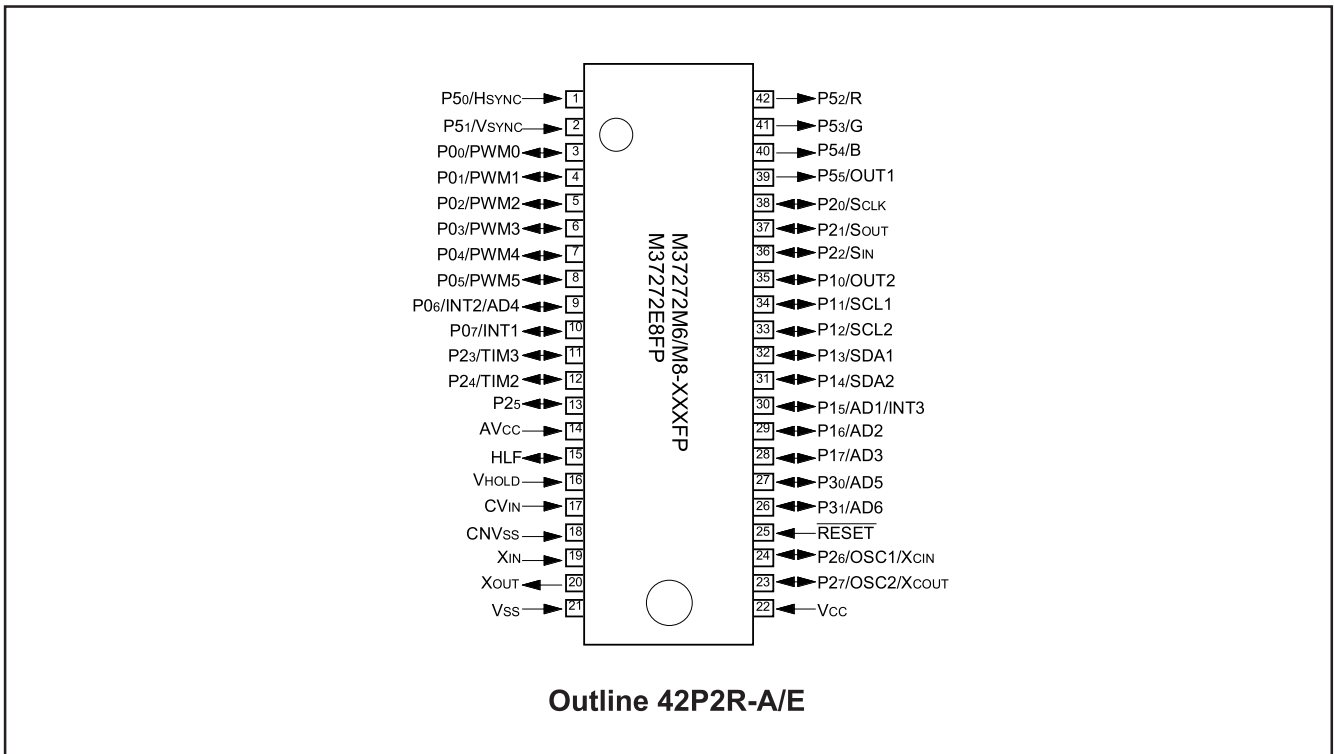

M37272M6/M8-XXXSP/FP, M37272MA-XXXSP M37272E8SP/FP, M37272EFSP

SINGLE-CHIP 8-BIT CMOS MICROCOMPUTER with CLOSED CAPTION DECODER
and ON-SCREEN DISPLAY CONTROLLER

4. PIN CONFIGURATION

Fig. 4.1 Pin Configuration (1) (Top View)

Fig. 4.2 Pin Configuration (2) (Top View)

M37272M6/M8-XXXSP/FP, M37272MA-XXXSP
M37272E8SP/FP, M37272EFSP

SINGLE-CHIP 8-BIT CMOS MICROCOMPUTER with CLOSED CAPTION DECODER
 and ON-SCREEN DISPLAY CONTROLLER

5. FUNCTIONAL BLOCK DIAGRAM

Fig. 5.1 Functional Block Diagram of M37272